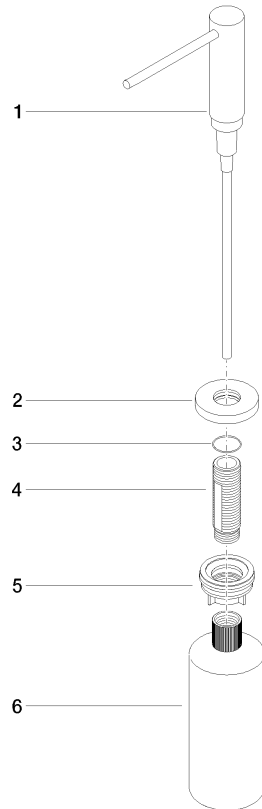

82 444 970

- 124mm projection
- 500 ml bottle
- can be filled from the top
- rotating pump head
- height 124 mm
- rosette Ø 55 mm
- hole diameter 25 mm

Fits ELIO, ENO, MEM, META SQUARE, SYNC, TARA and TARA ULTRA

Fits: ELIO, MEM, TARA, TARA ULTRA, META SQUARE

| | | |
|---|-------------------------------|---------------|
|  | Chrome | 82 444 970-00 |
|  | Brushed Platinum | 82 444 970-06 |
|  | Platinum | 82 444 970-08 |
|  | Durabress (23kt Gold) | 82 444 970-09 |
|  | Dark Chrome | 82 444 970-19 |
|  | Brushed Durabress (23kt Gold) | 82 444 970-28 |
|  | Matte Black | 82 444 970-33 |
|  | Brushed Champagne (22kt Gold) | 82 444 970-46 |
|  | Champagne (22kt Gold) | 82 444 970-47 |
|  | Brushed Chrome | 82 444 970-93 |
|  | Brushed Dark Platinum | 82 444 970-99 |

82 444 970

mm [inches]

82 444 970

Parts for other finishes can be found here: [Brushed](#) [Platinum](#)

Spare parts list

| No. | Item Number | Name | Quantity used | Delivery time |
|-----|--------------------|------------|---------------|---------------|
| 1 | 90 10 10 538 00-00 | dispenser | 1 | 10 |
| 2 | 90 27 97 506 00-00 | rosette | 1 | 10 |
| 3 | 09 14 10 151 90 | seal | 1 | 2 |
| 4 | 08 10 10 527 90 | holder | 1 | 2 |
| 5 | 05 23 10 001 00 90 | fixing set | 1 | 2 |
| 6 | 90 10 10 603 00 90 | container | 1 | 2 |